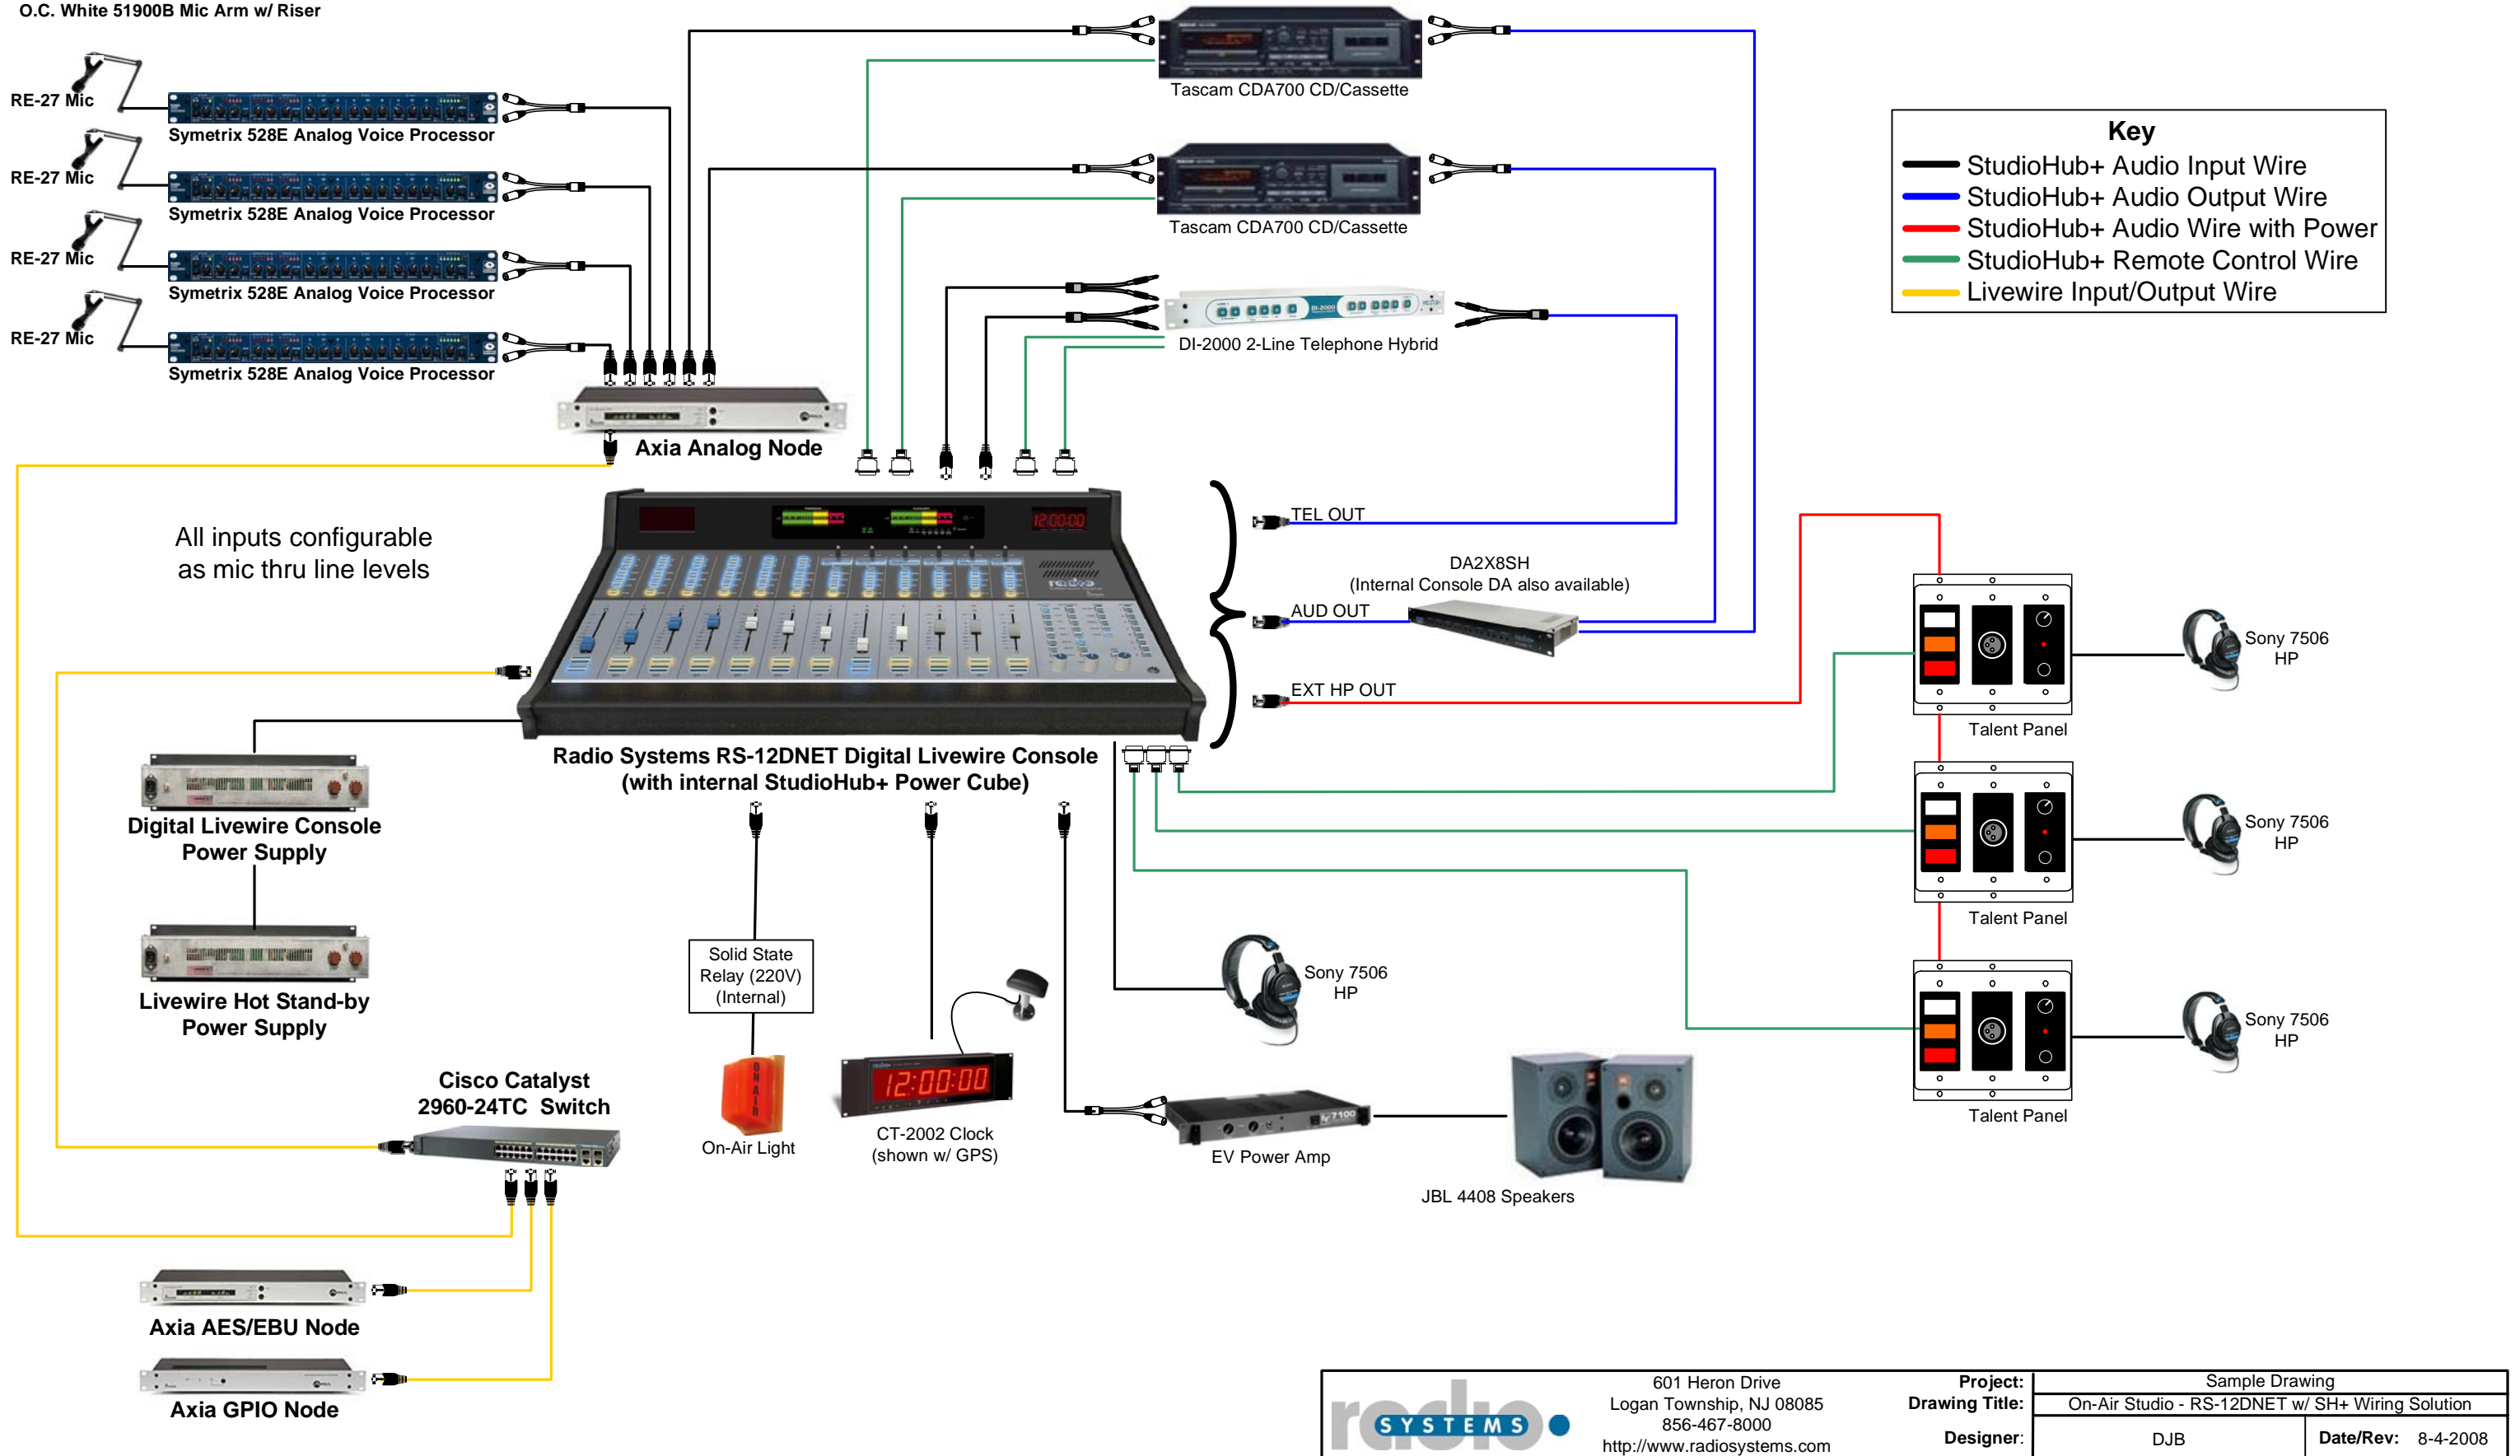

On-Air Studio - RS-12DNET Digital Livewire Console w/ StudioHub+ Wiring Solution

Note: All Mics are on an O.C. White 51900B Mic Arm w/ Riser

Key

- StudioHub+ Audio Input Wire
- StudioHub+ Audio Output Wire
- StudioHub+ Audio Wire with Power
- StudioHub+ Remote Control Wire
- Livewire Input/Output Wire