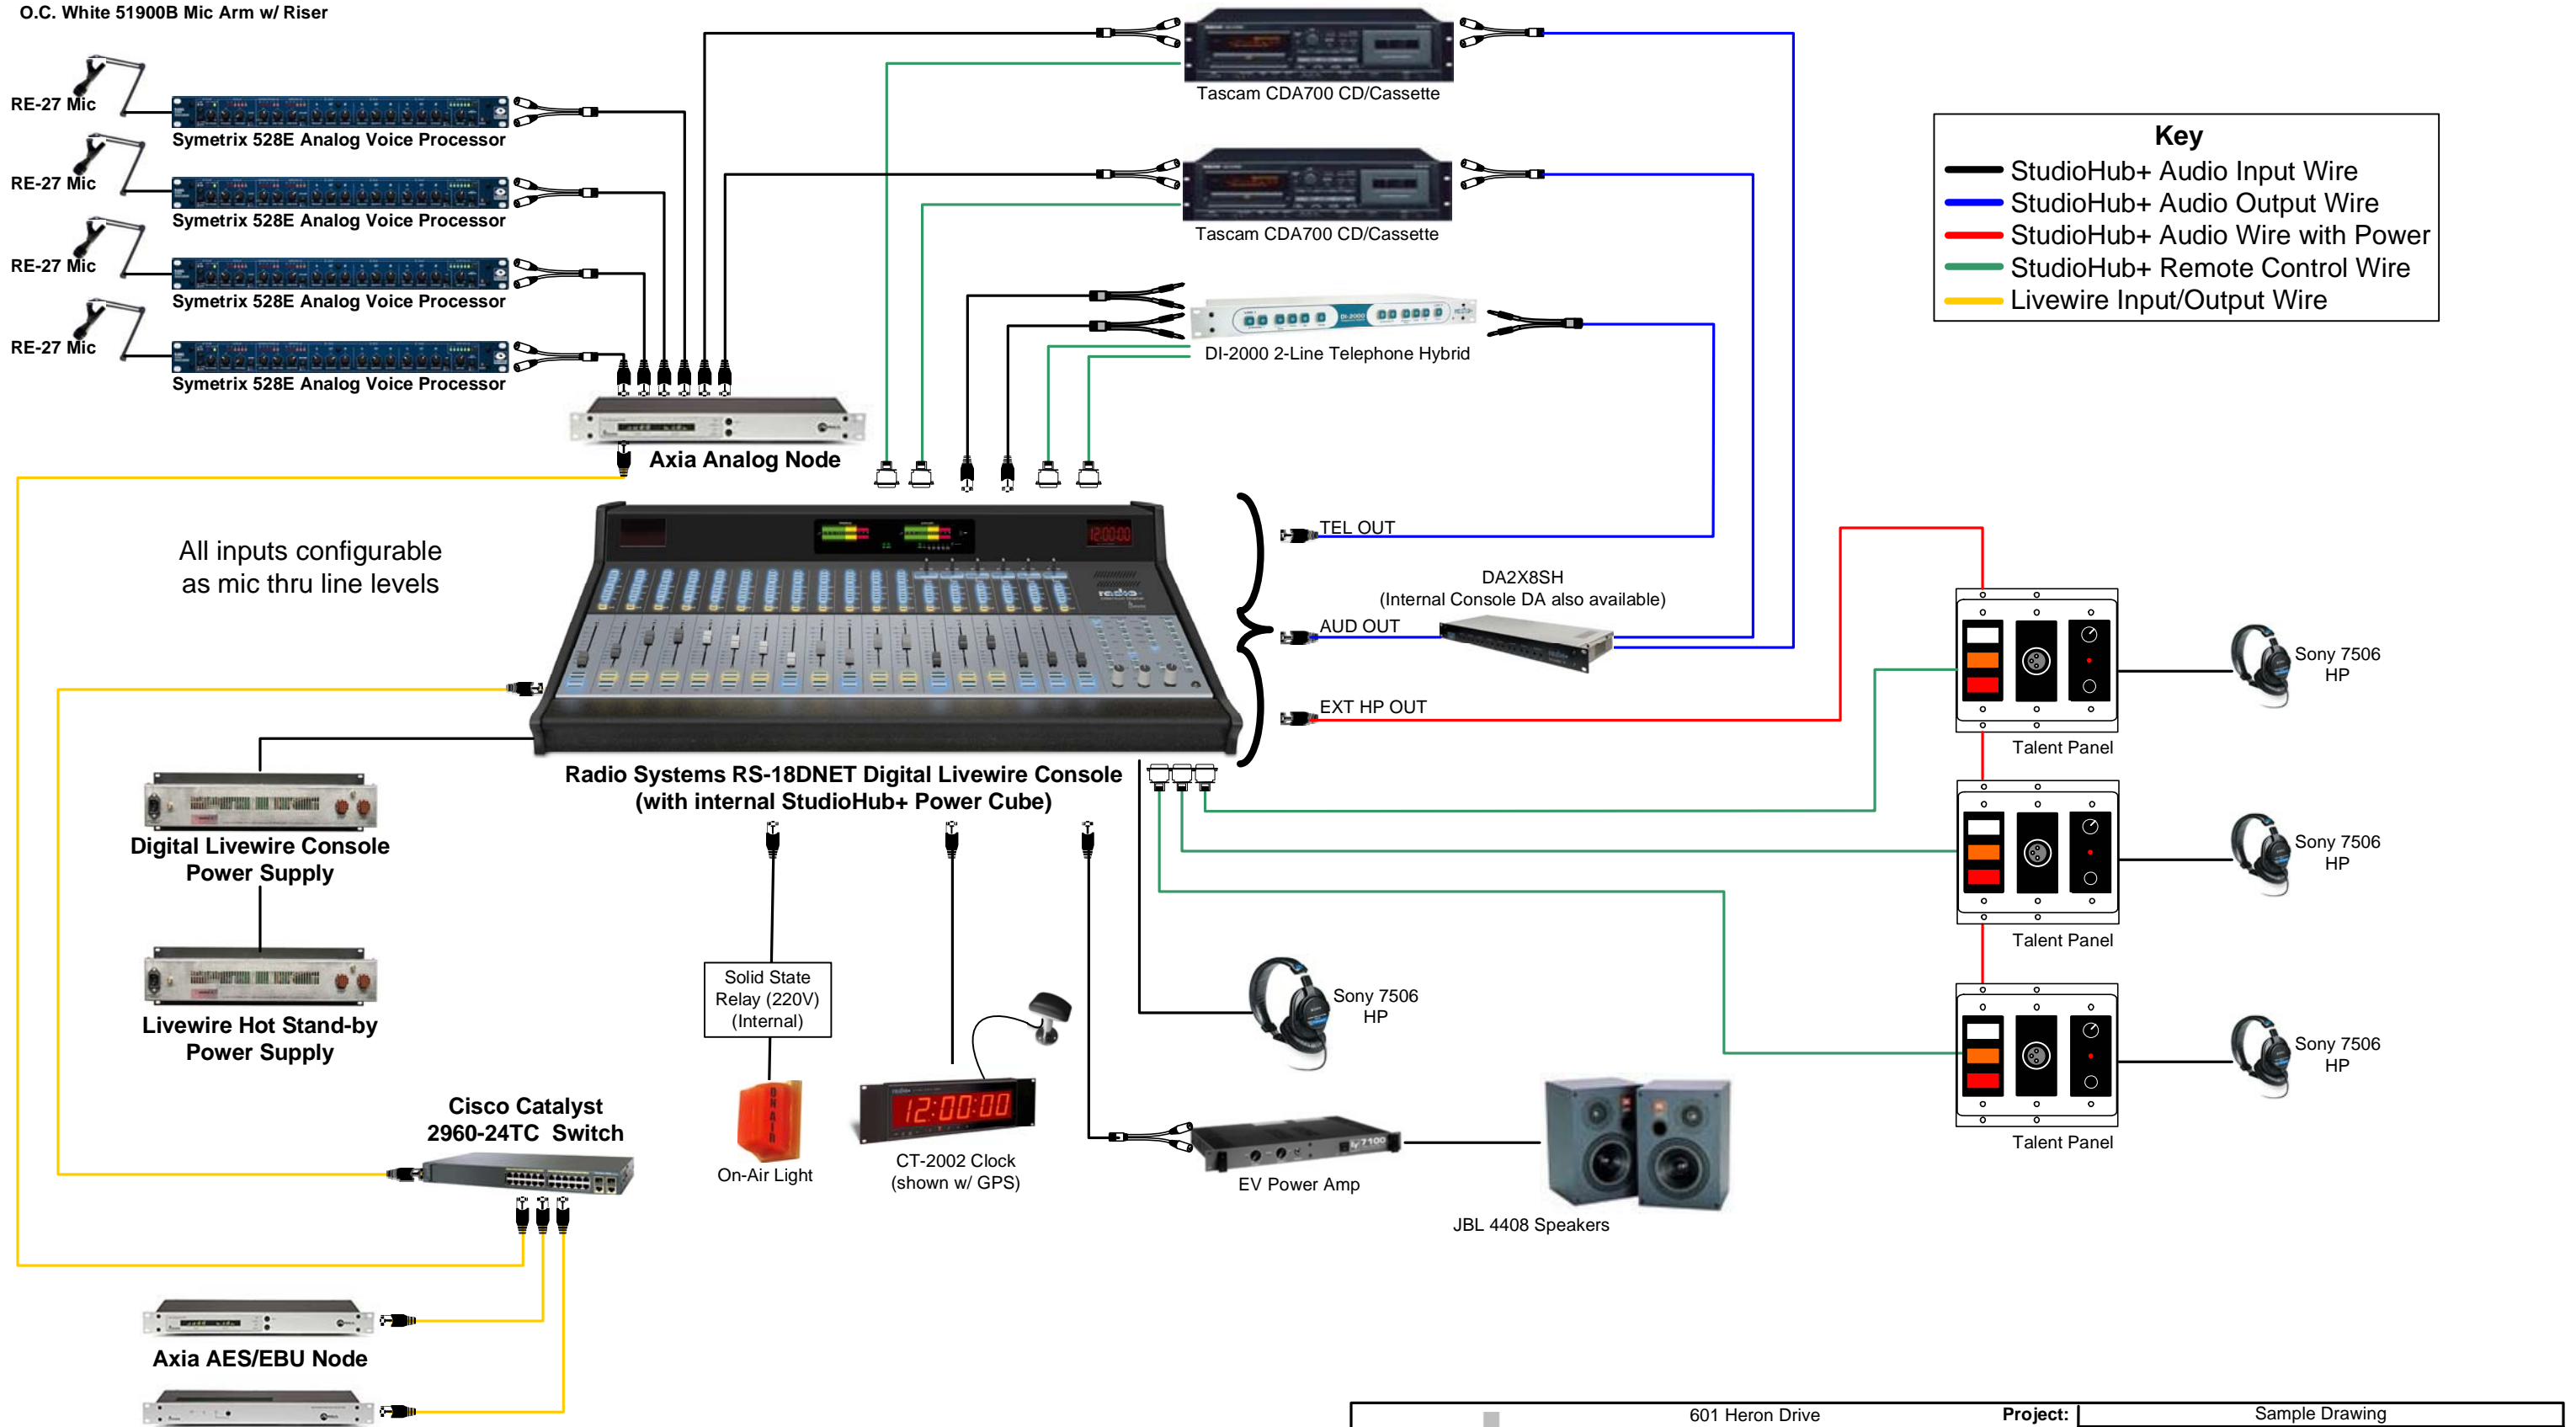

On-Air Studio - RS-18DNET Digital Livewire Console w/ StudioHub+ Wiring Solution

Note: All Mics are on an O.C. White 51900B Mic Arm w/ Riser

Key

- StudioHub+ Audio Input Wire
- StudioHub+ Audio Output Wire
- StudioHub+ Audio Wire with Power
- StudioHub+ Remote Control Wire
- Livewire Input/Output Wire