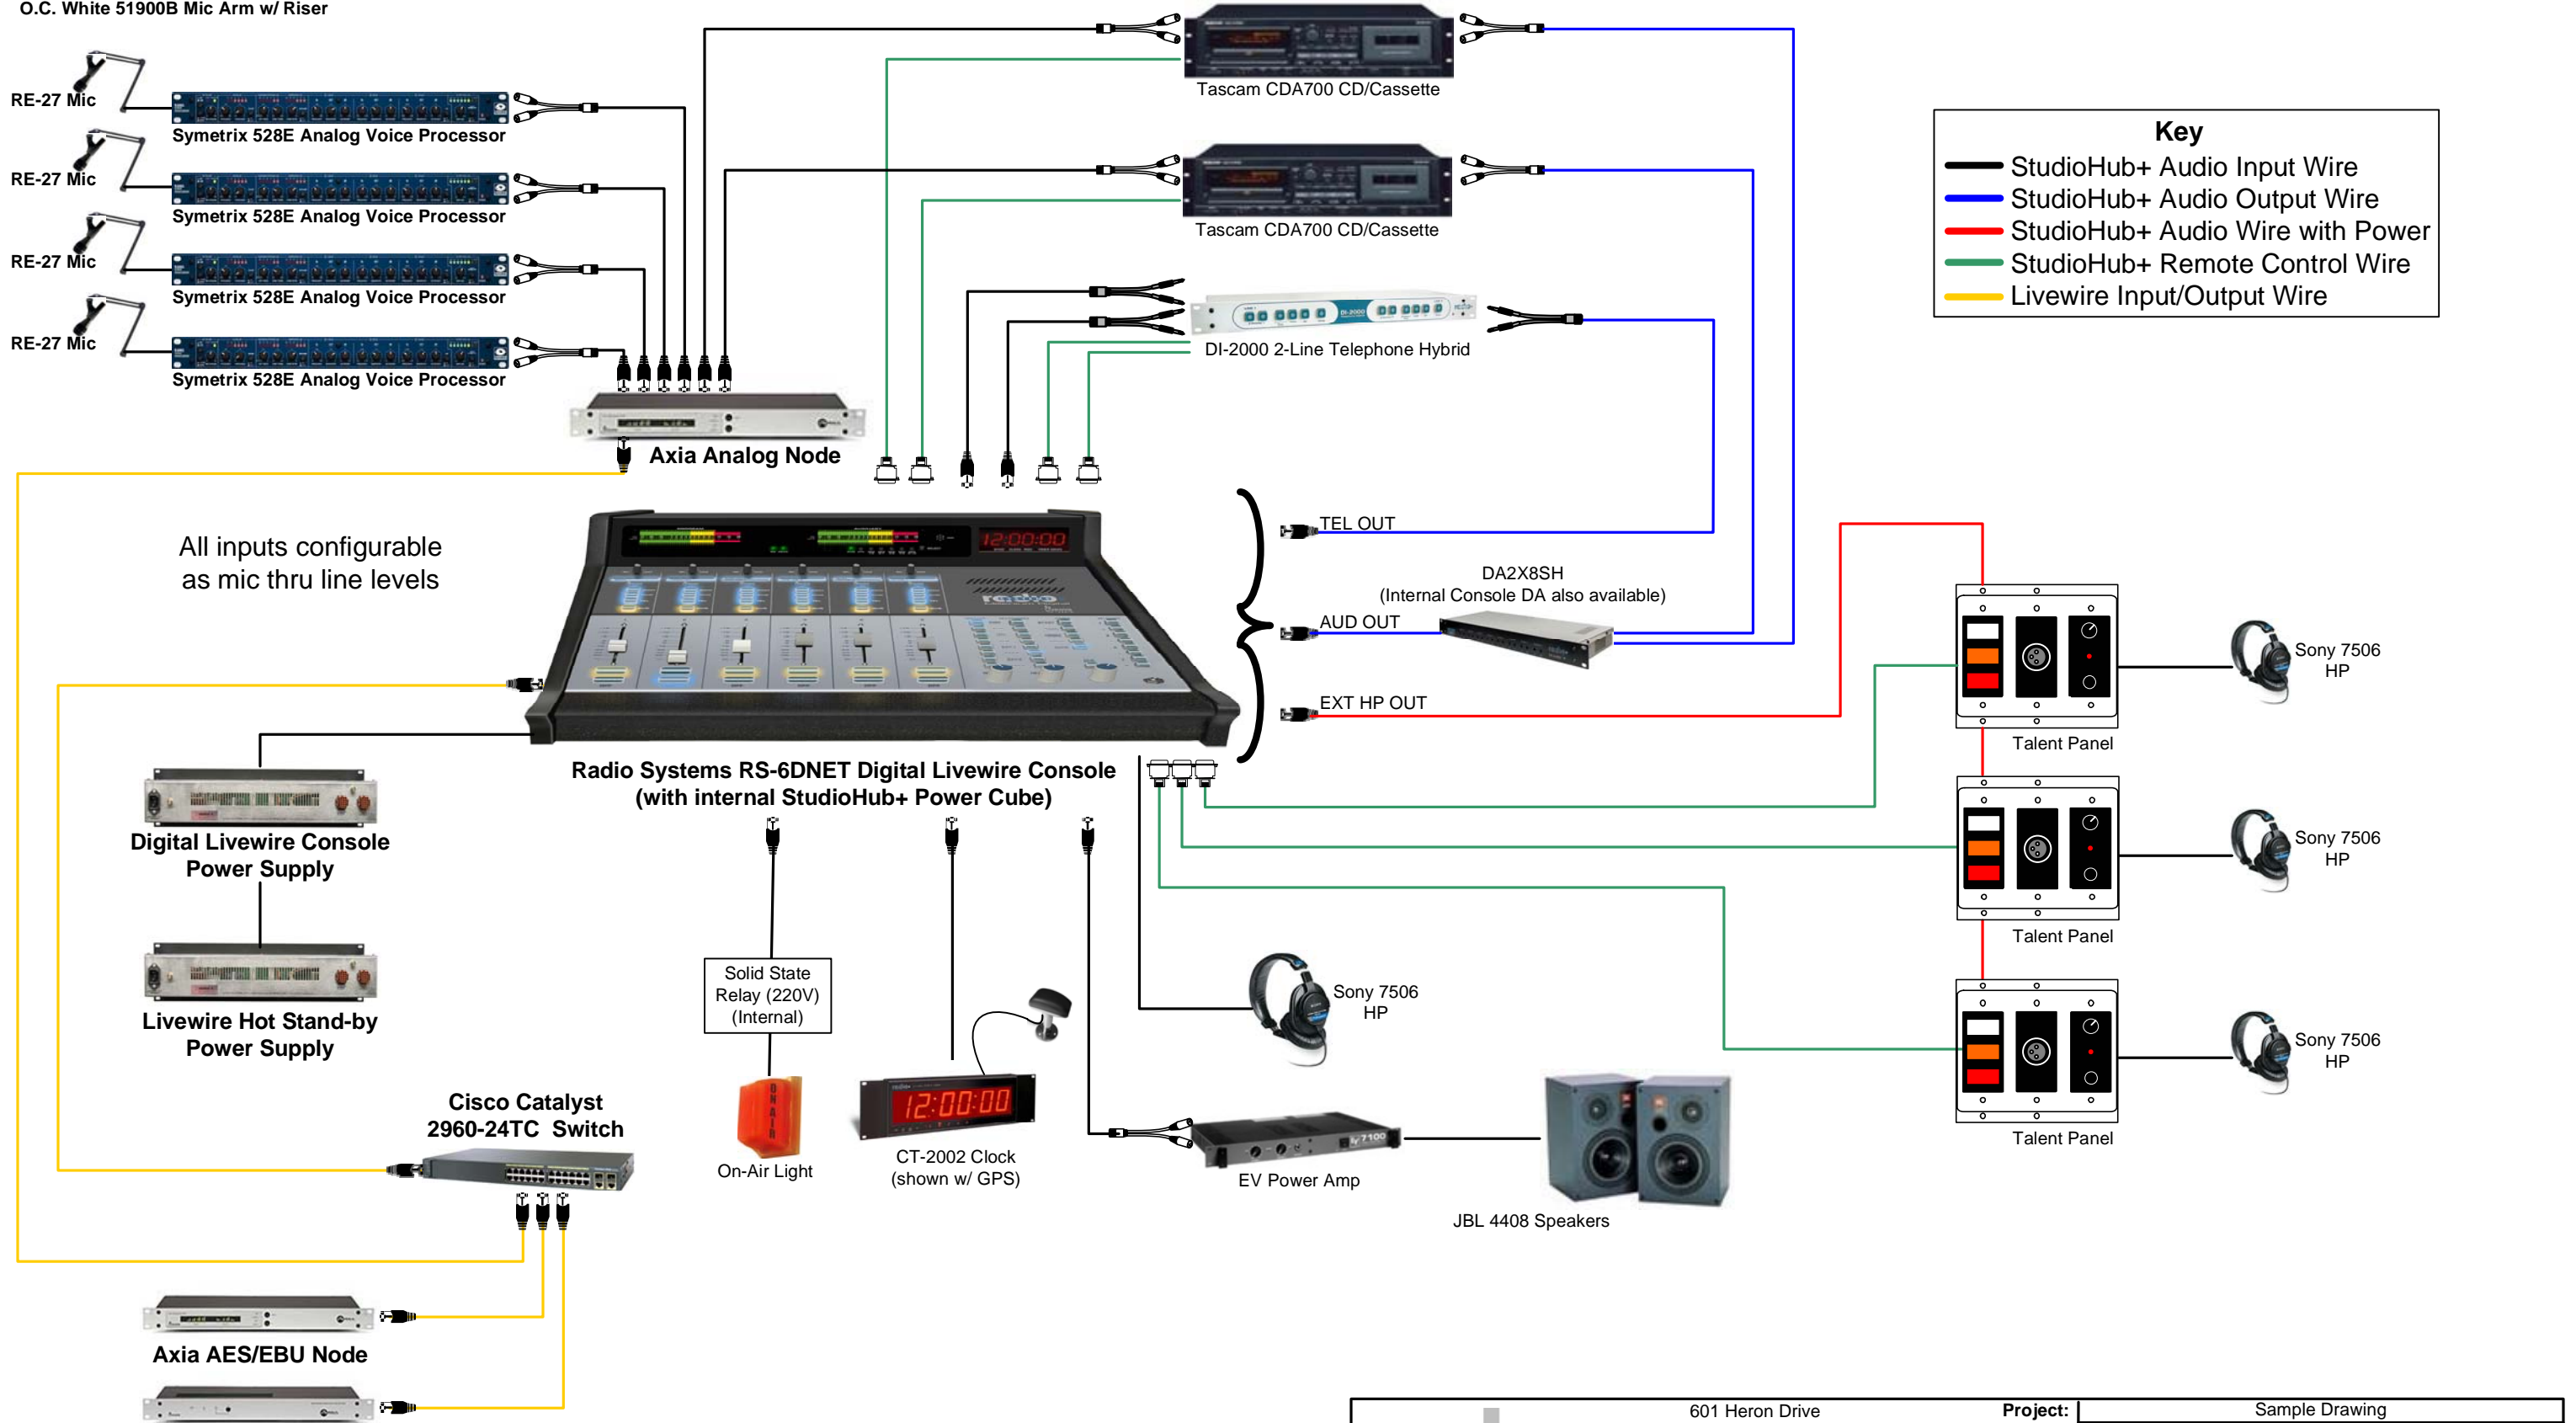

On-Air Studio - RS-6DNET Digital Livewire Console w/ StudioHub+ Wiring Solution

Note: All Mics are on an O.C. White 51900B Mic Arm w/ Riser

All inputs configurable as mic thru line levels

Key

- StudioHub+ Audio Input Wire
- StudioHub+ Audio Output Wire
- StudioHub+ Audio Wire with Power
- StudioHub+ Remote Control Wire
- Livewire Input/Output Wire

	601 Heron Drive Logan Township, NJ 08085 856-467-8000 http://www.radiosystems.com		Project: Sample Drawing
	Drawing Title: On-Air Studio - RS-6DNET w/ SH+ Wiring Solution	Designer: DJB	Date/Rev: 8-4-2008