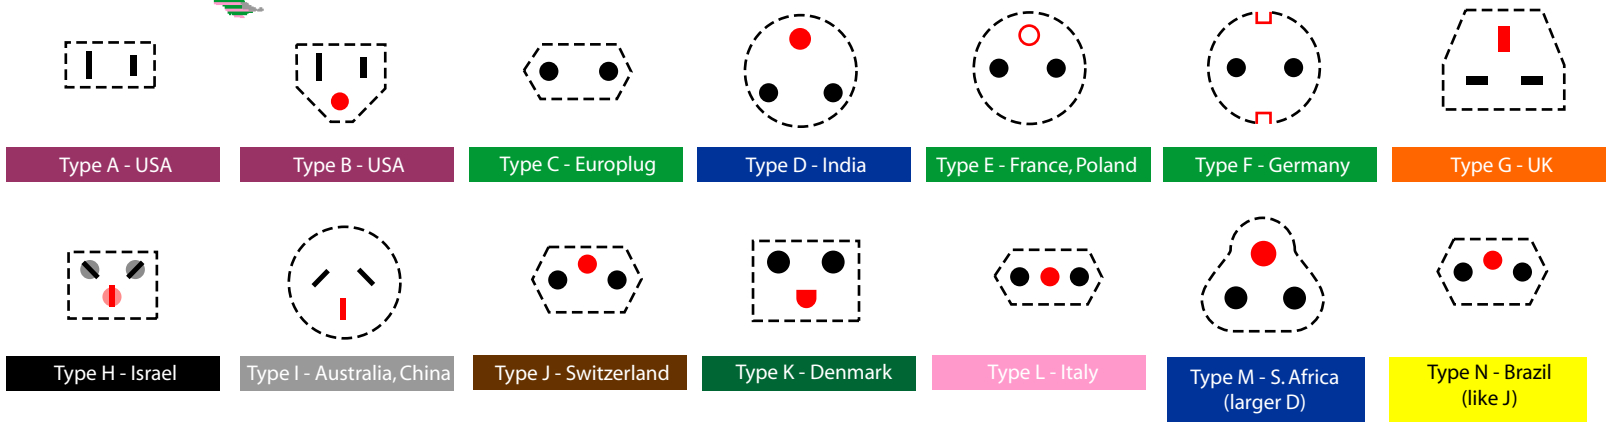

# Power Plug Types and Voltage Around the World

## Voltage and Frequency Around the World

- 220-240V/50Hz
- 220-240V/60Hz
- 100-127V/60Hz
- 100-127V/50Hz

■ ● ○ Grounding pins, or holes

128 Holiday CT STE 118  
 Franklin, TN 37067  
 +1 (615) 763-3033  
 www.studiohub.com  
 www.angryaudio.com  
 General Technote #2000