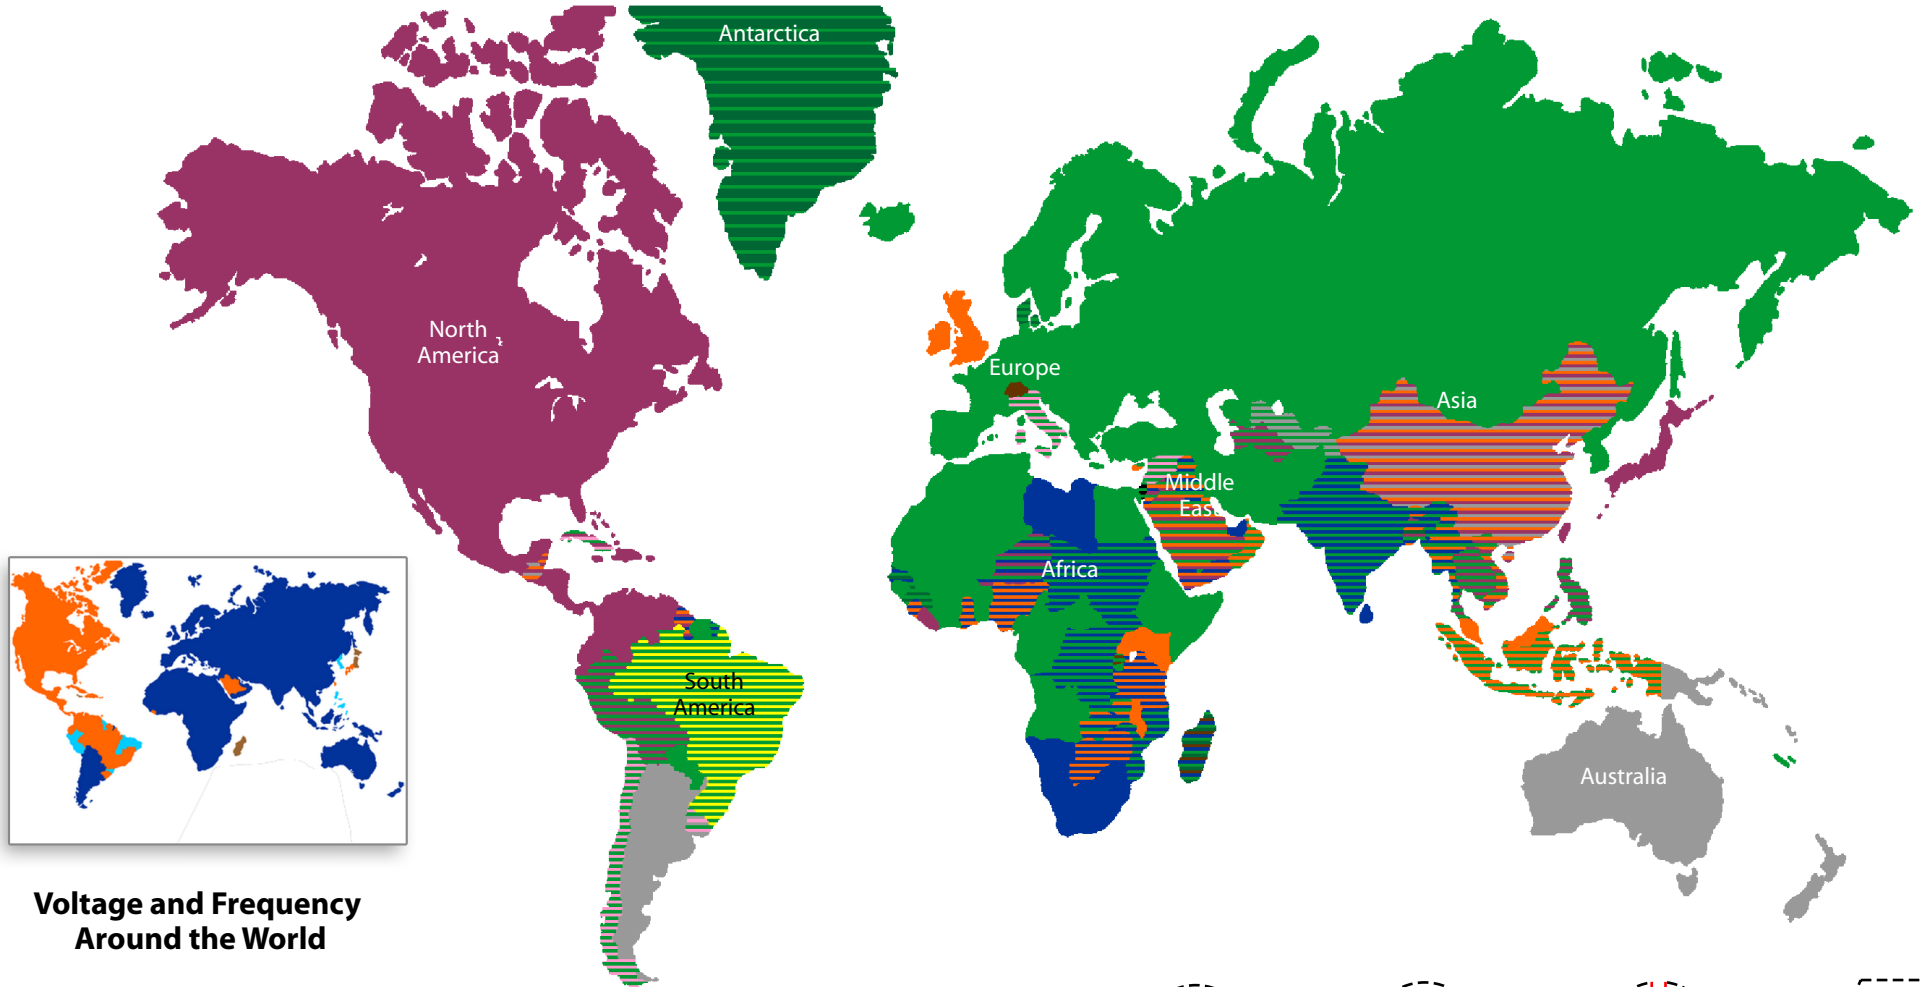

# Power Plug Types and Voltage Around the World

## Voltage and Frequency Around the World

- 220-240V/50Hz
- 220-240V/60Hz
- 100-127V/60Hz
- 100-127V/50Hz

■ ● ○ Grounding pins, or holes

128 Holiday CT STE 118  
 Franklin, TN 37067  
 +1 (615) 763-3033  
 www.studiohub.com  
 www.angryaudio.com  
 General Technote #2000