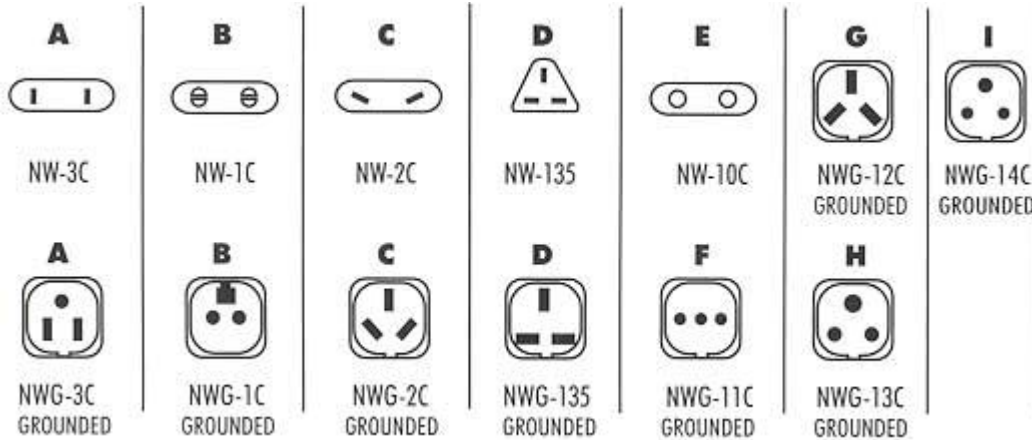

Technical Bulletin

No: 1102 – Foreign Voltage Guide

All references to 110V apply to the range from 100V to 160V. References to 220V apply to the range from 200V to 260V. Where 110V/220V is indicated, voltage varies within the country, depending on the location. Also, adapter plugs may vary within the country.

COUNTRY	VOLTAGE	PLUG
Afghanistan	220V	B, E
Algeria	110/220V	A, B, D, E
Angola	220V	B, E
Antigua	220V	A, D, E
*Argentina	220V	B, C, E
Aruba	110V	A, B, E
Australia	220V	C
Austria	220V	B, E
Azores	110/220V	A, B, E
Bahamas	110V	A
Bahrain	220V	D, E
Bangladesh	220V	B, E
Barbados	110V	A
Belguim	110V/220V	A, B, E