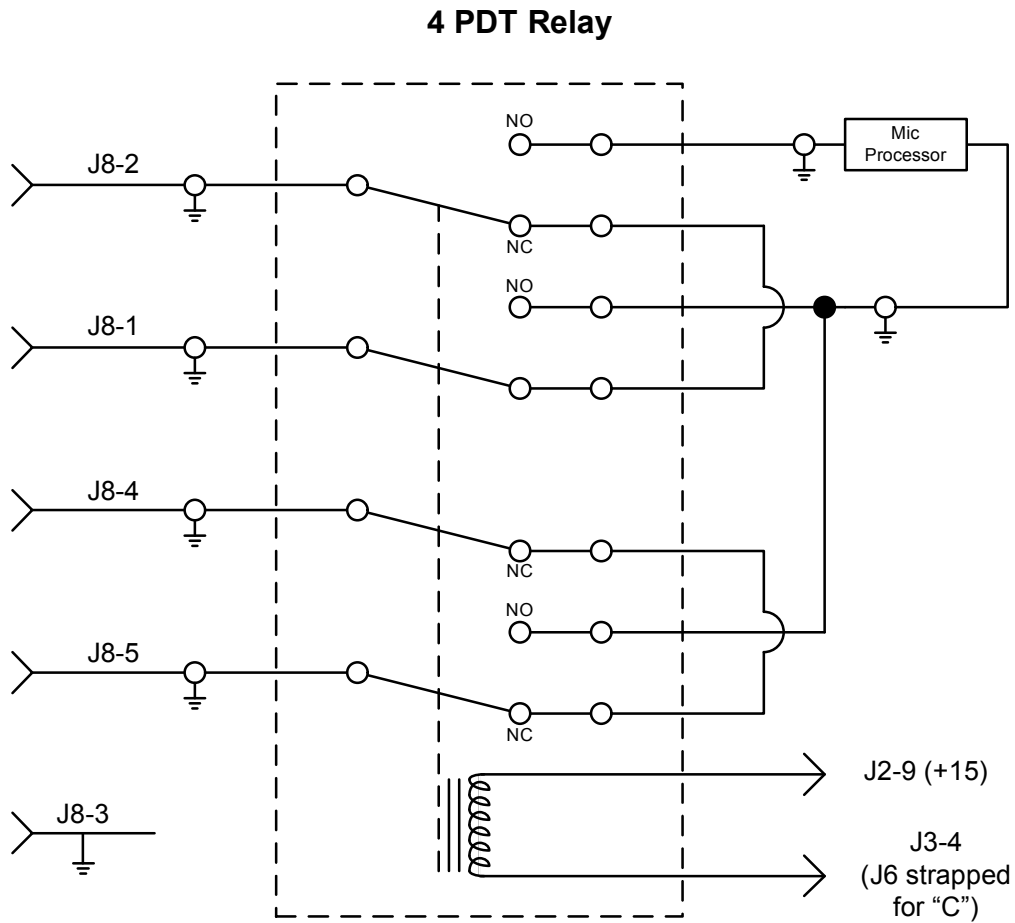

Technical Bulletin

No: 117 – Patch Point Relay for Switching Between Stereo and Mono with Processing Inputs

Relay Coil Resistance > or = to 560 r

601 Heron Drive
Logan Township, NJ 08085
Phone: 856-467-8000 • Fax: 856-467-3044
<http://www.radiosystems.com>