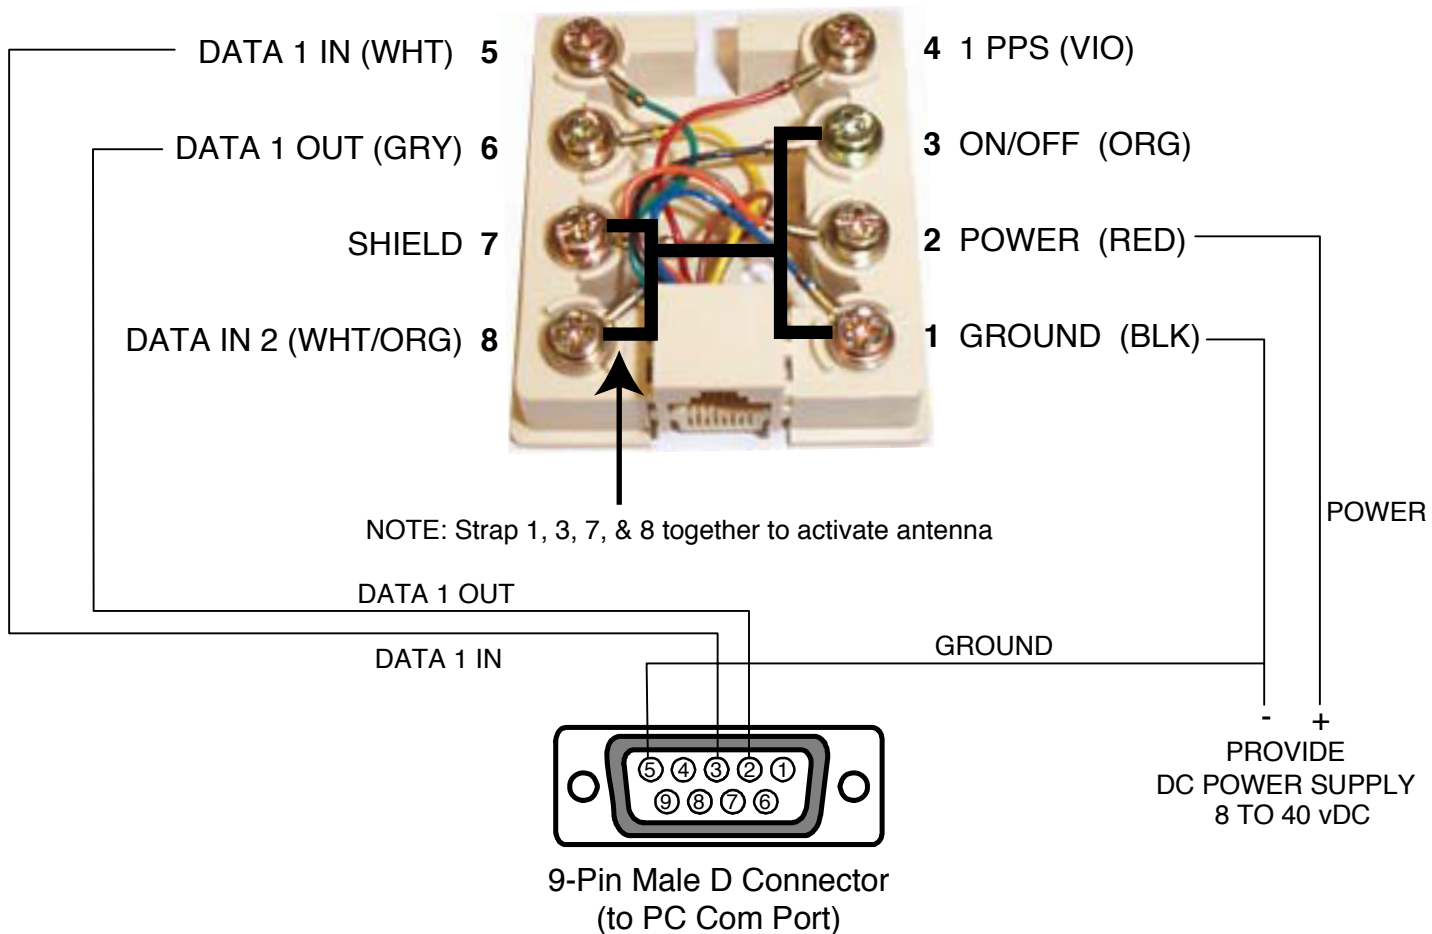

Technical Bulletin

No: 806 - CT-2002 GPS PC Com Port Test Fixture

GPS RJ-45 CONNECTIONS					
Com Port DB-9 Male	CAT-5 Color	RJ-45 Pin	GPS 17HVS Antenna Cable Color	GPS 19X Antenna Cable Color	Function
5	WHT/ORG	1	BLK	BLK	GND
	ORG/WHT	2	RED	RED	POWER (8 to 40 vDC)
	WHT/GRN	3	YEL	ORG	REMOTE ON/OFF
	BLU/WHT	4	GRY	VIO	1 PPS
3	WHT/BLU	5	BLU	WHT	DATA 1 IN
2	GRN/WHT	6	WHT	GRY	DATA 1 OUT
	WHT/BRN	7	GRN	WHT/ORG	DATA 2 IN
	BRN/WHT	8	VIO	WHT/RED	DATA 2 OUT